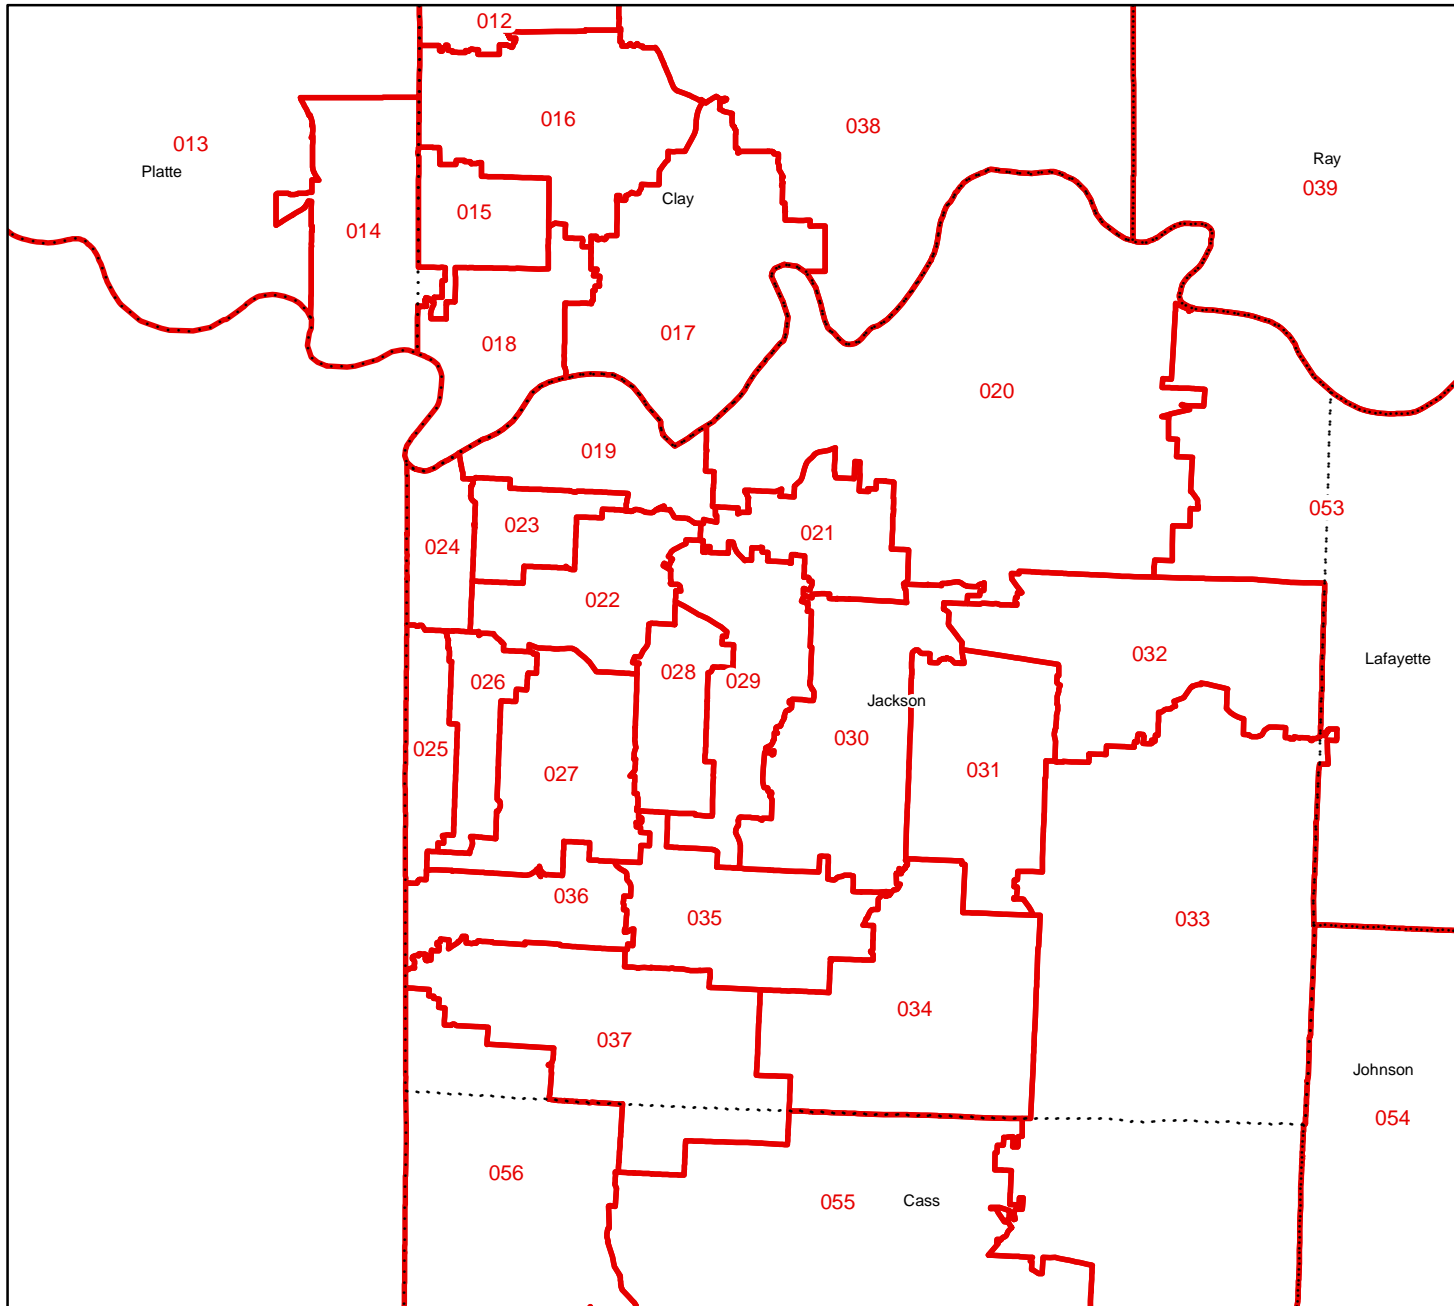

House Apportionment Plan 2011

Missouri Appellate Apportionment Commission

Kansas City Area

Legend:

-  District Lines
-  Counties

Redistricting Office